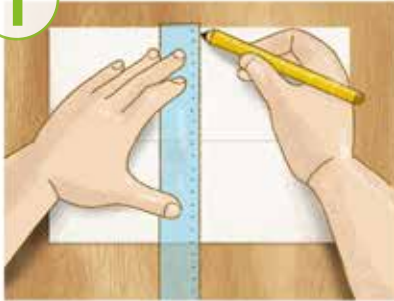

Play Station Project

Party Invitations

You need:

paper or card

colours

scissors

ruler

1

Use your ruler and divide the card or paper into four squares.

2

Cut out the four squares.

3

Draw a border to decorate your invitation.

4

Now write the time and place of the party.

Go to www.helbling.com/english to download this page.